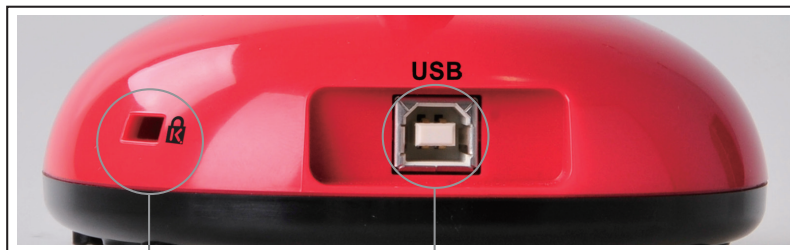

User Interface

Kensington Lock Port

USB 2.0