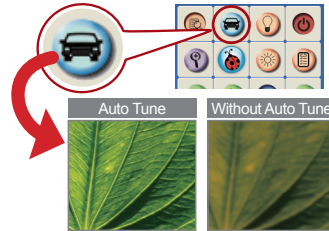

Hands Free AF

Equipped the most advanced intelligent image mechanism for continuous focus adjustment. The DC125 will adjust its focus automatically and quickly to ensure the best image quality without any distraction for presenters and audiences.

Joint-free Gooseneck

Innovative joint-free, highly flexible gooseneck design ensures smooth movement without vibration, and easy to use. All details of an object can be viewed at any angle.

Auto Tune

Single button located on the base of the DC125 so with one light touch the DC125 will correct the colour, focus, and brightness automatically to achieve perfect image quality every time.