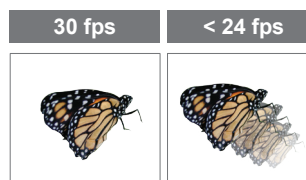

DC125

Ultra-Portable High-Definition Visual Presenter

Lumens™
Brighter Teaching

The Lumens™ DC125 high-definition document camera is operated with only one USB cable connected to a computer, this extremely simple connection is enough to enable interactive presentations. The DC125 has a professional image sensor that delivers vivid colors at high-definition QXGA and Full HD 1080p output resolutions with 30 frames per second refresh rate. Our no joints, highly flexible gooseneck enables 360° viewing angle and object viewing from just 4 cm to observe an object's finer detail. Press one button to get the perfect image quality every time. Exclusive annotation over a live image for the best interaction, and one-touch video recording to record presentations saved in variety image formats on computer for playback as required. The stylish light weight design makes it easy to carry the DC125 anywhere quickly for creative presentations.

Main Feature

- Full HD 1080p Output Resolution
- No Joint, Highly Flexible Gooseneck
- High Speed 30fps Dynamic Image
- Hands Free Auto Focusing
- USB Cable Only
- Plug and Play
- Unique Image Optimization
- Special water droplet design
- Compatible with All Major Brands of Whiteboard

Extremely Smooth Dynamic Image

The frame rate is as high as 30 fps even at Full HD 1080p output resolution much higher than the 24 fps of a movie theatre. Higher frame rates capture every tiny movement without delays, and even flapping insect wings can be clearly observed in great detail.