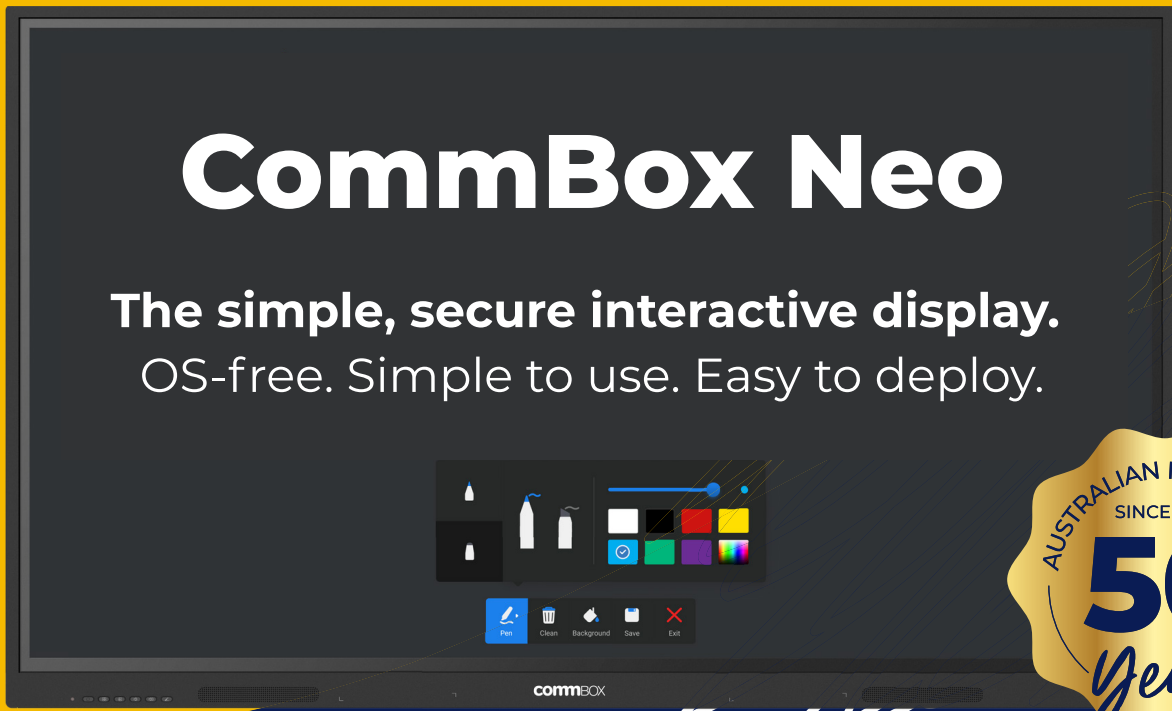

CommBox Neo

The simple, secure interactive display.
OS-free. Simple to use. Easy to deploy.

Plug in your laptop and get to work. CommBox Neo delivers essential interactivity without complexity – designed for real classrooms and meeting rooms.

KEY SPECS (AT A GLANCE)

Size	65", 75", 86" (16:9)
Resolution	4K UHD IPS, anti-glare glass
Brightness	350 nits (balanced for classrooms & meeting rooms)
Touch	40-point multi-touch (2 mm precision)
Audio	Dual 20 W front-facing speakers
Design	Non-OS (no Android / Wi-Fi / Bluetooth)
Connectivity	USB-C (65 W), HDMI, DisplayPort, USB, LAN, OPS
Warranty	5-year AU/NZ swap-out