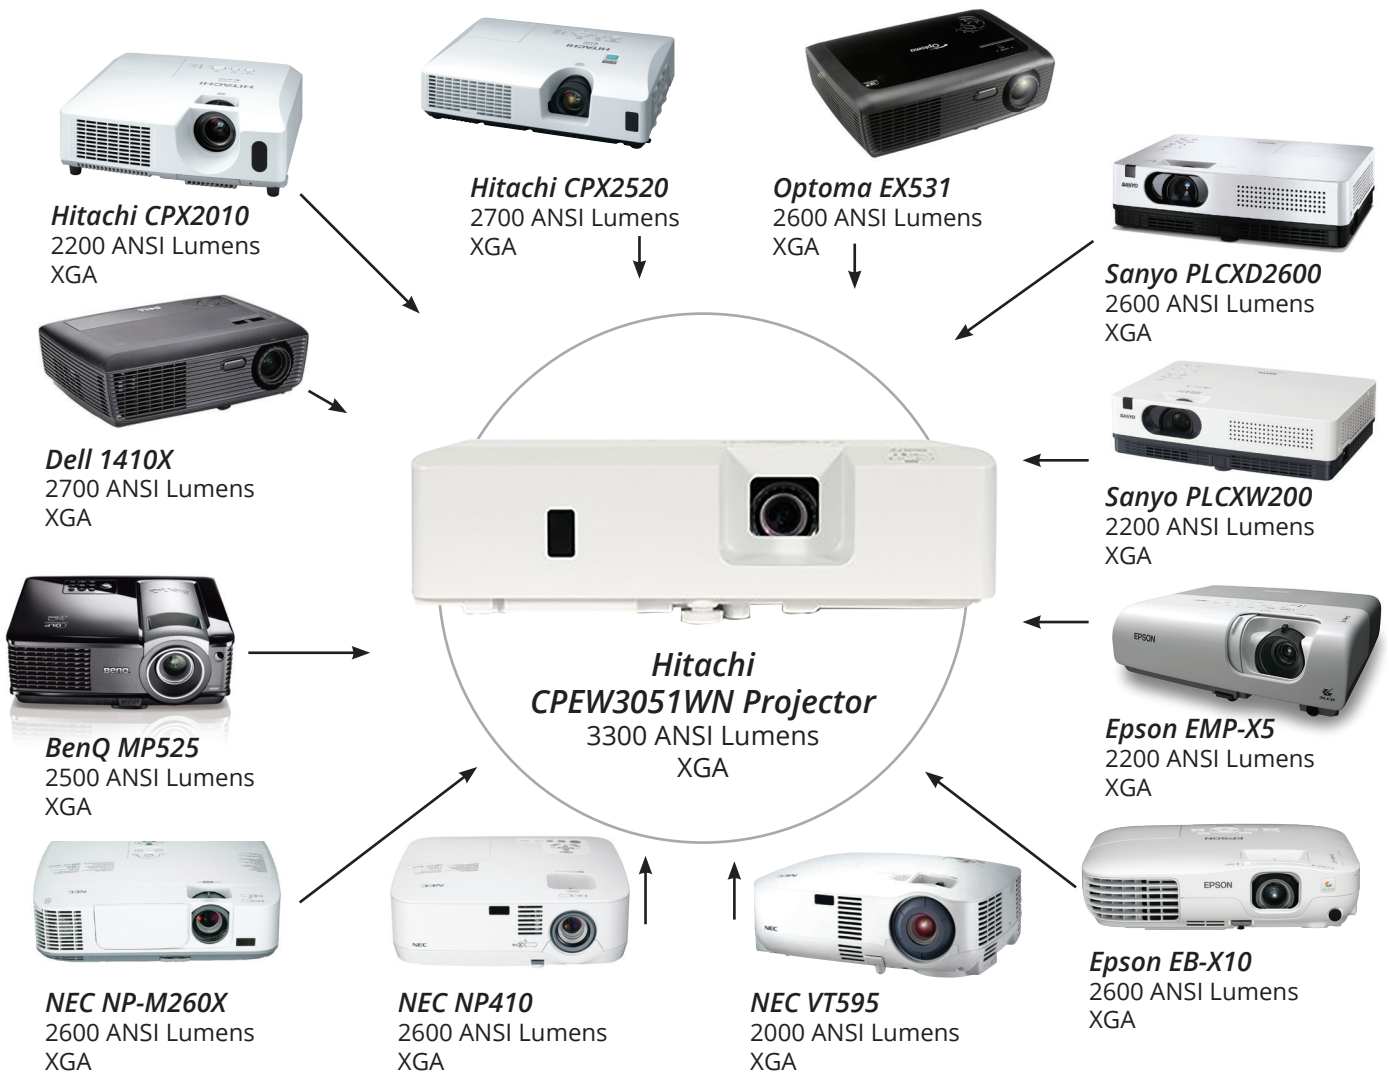

STANDARD THROW PROJECTORS

Looking to upgrade a projector and get cash-back?
Look no further than the Hitachi Project Green
Cash-Back Program.

The Hitachi CPEW3051WN is the perfect replacement
for any of the projectors listed below.

Recycle a
Projector &
Upgrade to the
CPEW3051WN with
Hitachi Project
Green + get
\$35* Cash
Back!!

*Cash-back amount subject to change.

Don't see the model you need to replace or upgrade?
Contact us on 1300 766 997 or call your Account Manager for details or visit our website for
more information www.kookaburra.com.au/projectgreen