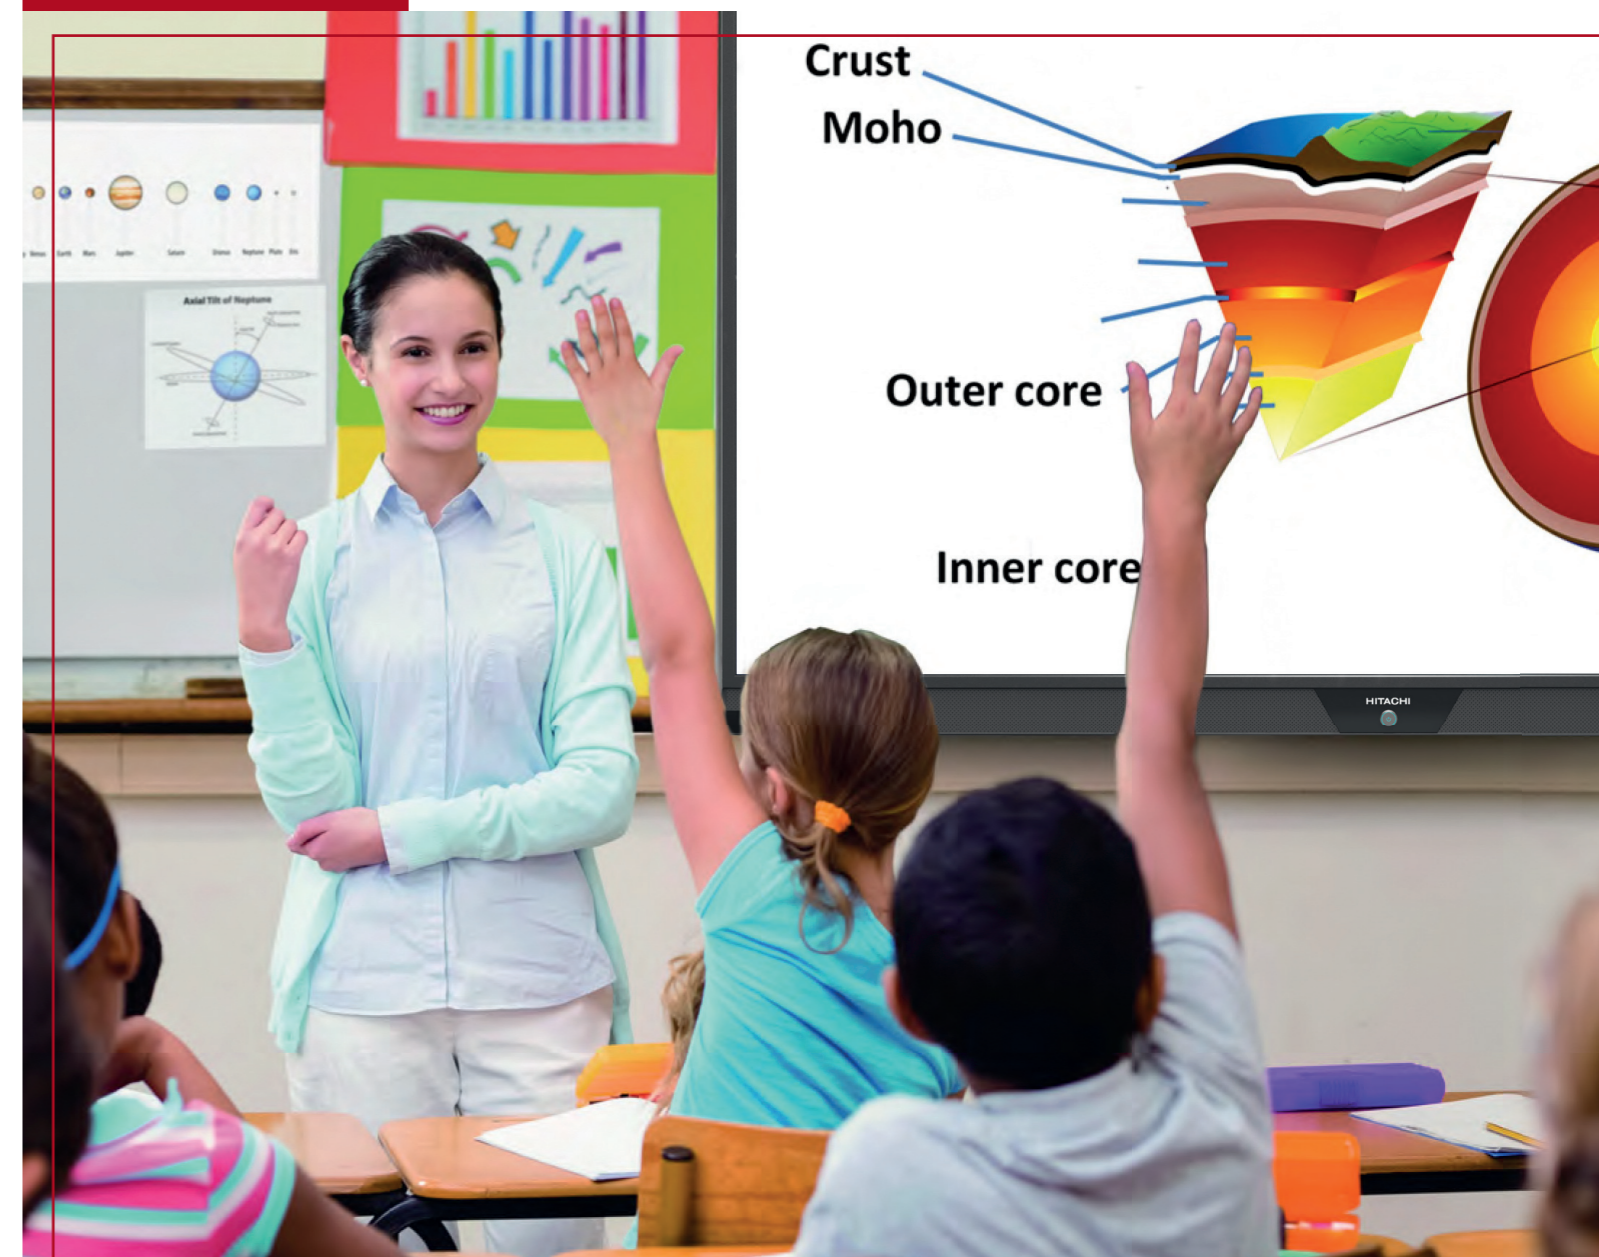

- Design and specifications are subject to change without notice. • Microsoft, Encarta, MSN and Windows are either registered trademarks of trademarks of Microsoft Corporation in the United States and/or other countries.
- MAC OS® is registered trademark of Apple Inc. • HDMI, High-Definition Multimedia Interface and the HDM logo are trademarks of registered trademarks of HDMI Licensing, LLC in the United States and/or other countries.
- All other trademarks and registered trademarks are the property of their respective owners in the United States and/or other countries. *Refer to hitachi.com.au/dps/support for full warranty terms and conditions.

Hitachi Australia Pty Ltd

Suite 801, Level 8, 123 Epping Road North Ryde NSW 2113 02 9888 4100 dps@hitachi.com.au Hitachi.com.au/dps

HITACHI

Inspire the Next

UHD Interactive Flat Panel Displays