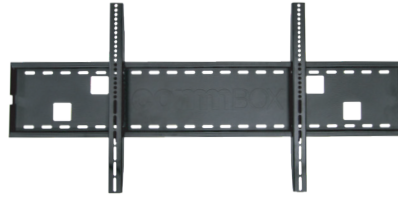

Models

Wall Bracket

CBWB60103

Dimensions

Bracket:	1305 (W) x 250 - 620 (H) x 42 (D)mm
Packed:	1315 (W) x 312 (H) x 48 (D)mm

Weight

Bracket:	10Kg
Packed:	11Kg

Touchscreen Compatibility	55" - 103"
------------------------------	------------

Finish & Construction	CommBox Black Matte Powercoat Steel Frame
--------------------------	---

Features	Vertical Height Adjustment.
----------	--------------------------------